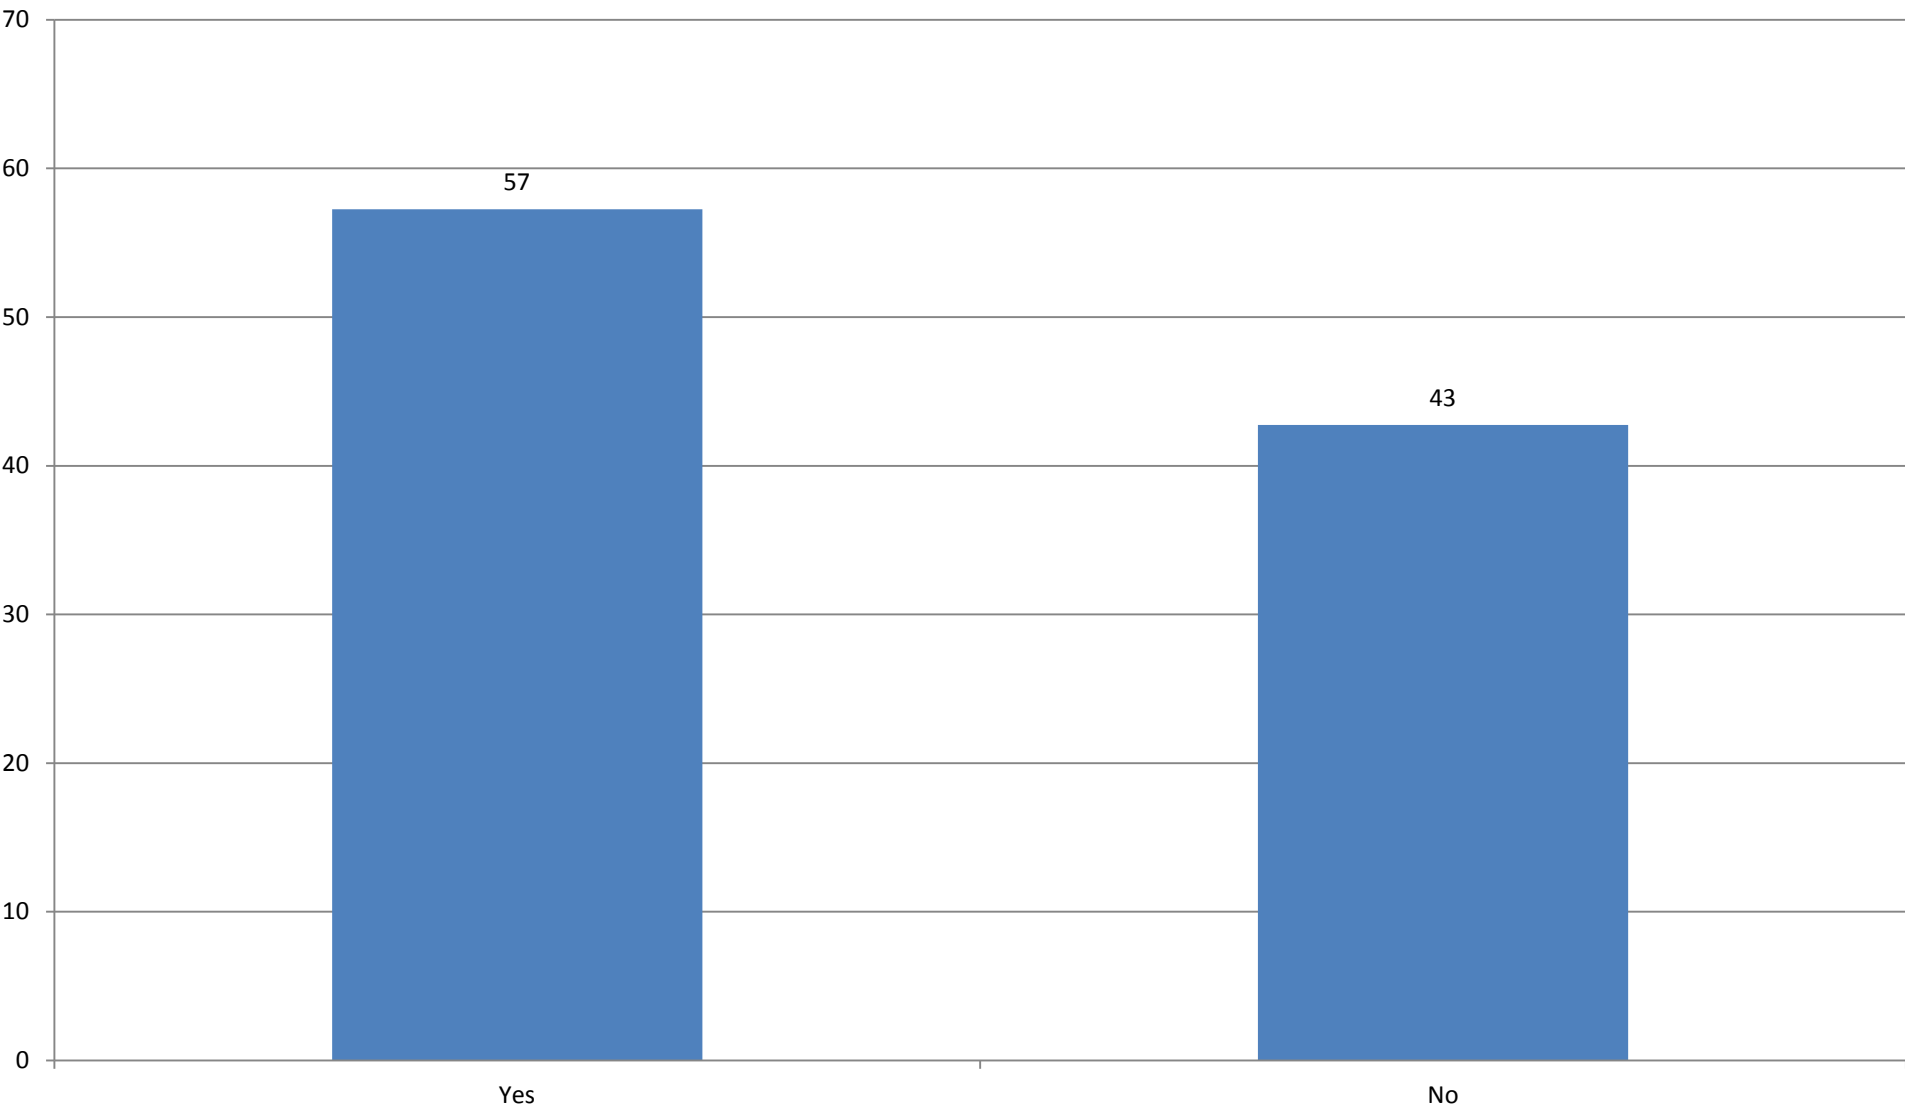

Overall Results

		Percentage
Do you think the uniform at St Martin's School should be changed for September 2016?	Yes	57
	No	43
What is your preferred option?	Shirt and Tie	54
	Polo Shirt	46
What is your preferred option?	Blazer (and optional jumper)	55
	Jumper	45
Do you think the badge / school logo should be on key items of uniform?	Yes	70
	No	30
Shoes	Any Colour	39
	Black	59
	Navy	2
Trousers	Black	91
	Grey	6
	Navy	4
Shirt	Blue	5
	Grey	13
	White	82
Polo top	Yes	51
	No	49
Tie	Yes	53
	No	47
Jumper	With school badge	76
	Without school badge	24
Jumper	Black	83
	Grey	12
	Navy	4
Skirts	No	5
	Optional	38
	Yes - Black	38
	Yes - Grey	19
Tights	No	6
	Yes - Black	88
	Yes - Grey	2
	Yes - Red	3
Blazer Colour	Black	81
	Red	18
	Blue	1
Cardigans	Black	61
	Blue	1
	Grey	9
	No cardigan	29
Coats	Black	24
	Choice of Black or Dark/Navy	
	Blue	71
	Dark / Navy Blue	2
	Grey	2

Do you think the uniform at St Martin's School should be changed for September 2016?