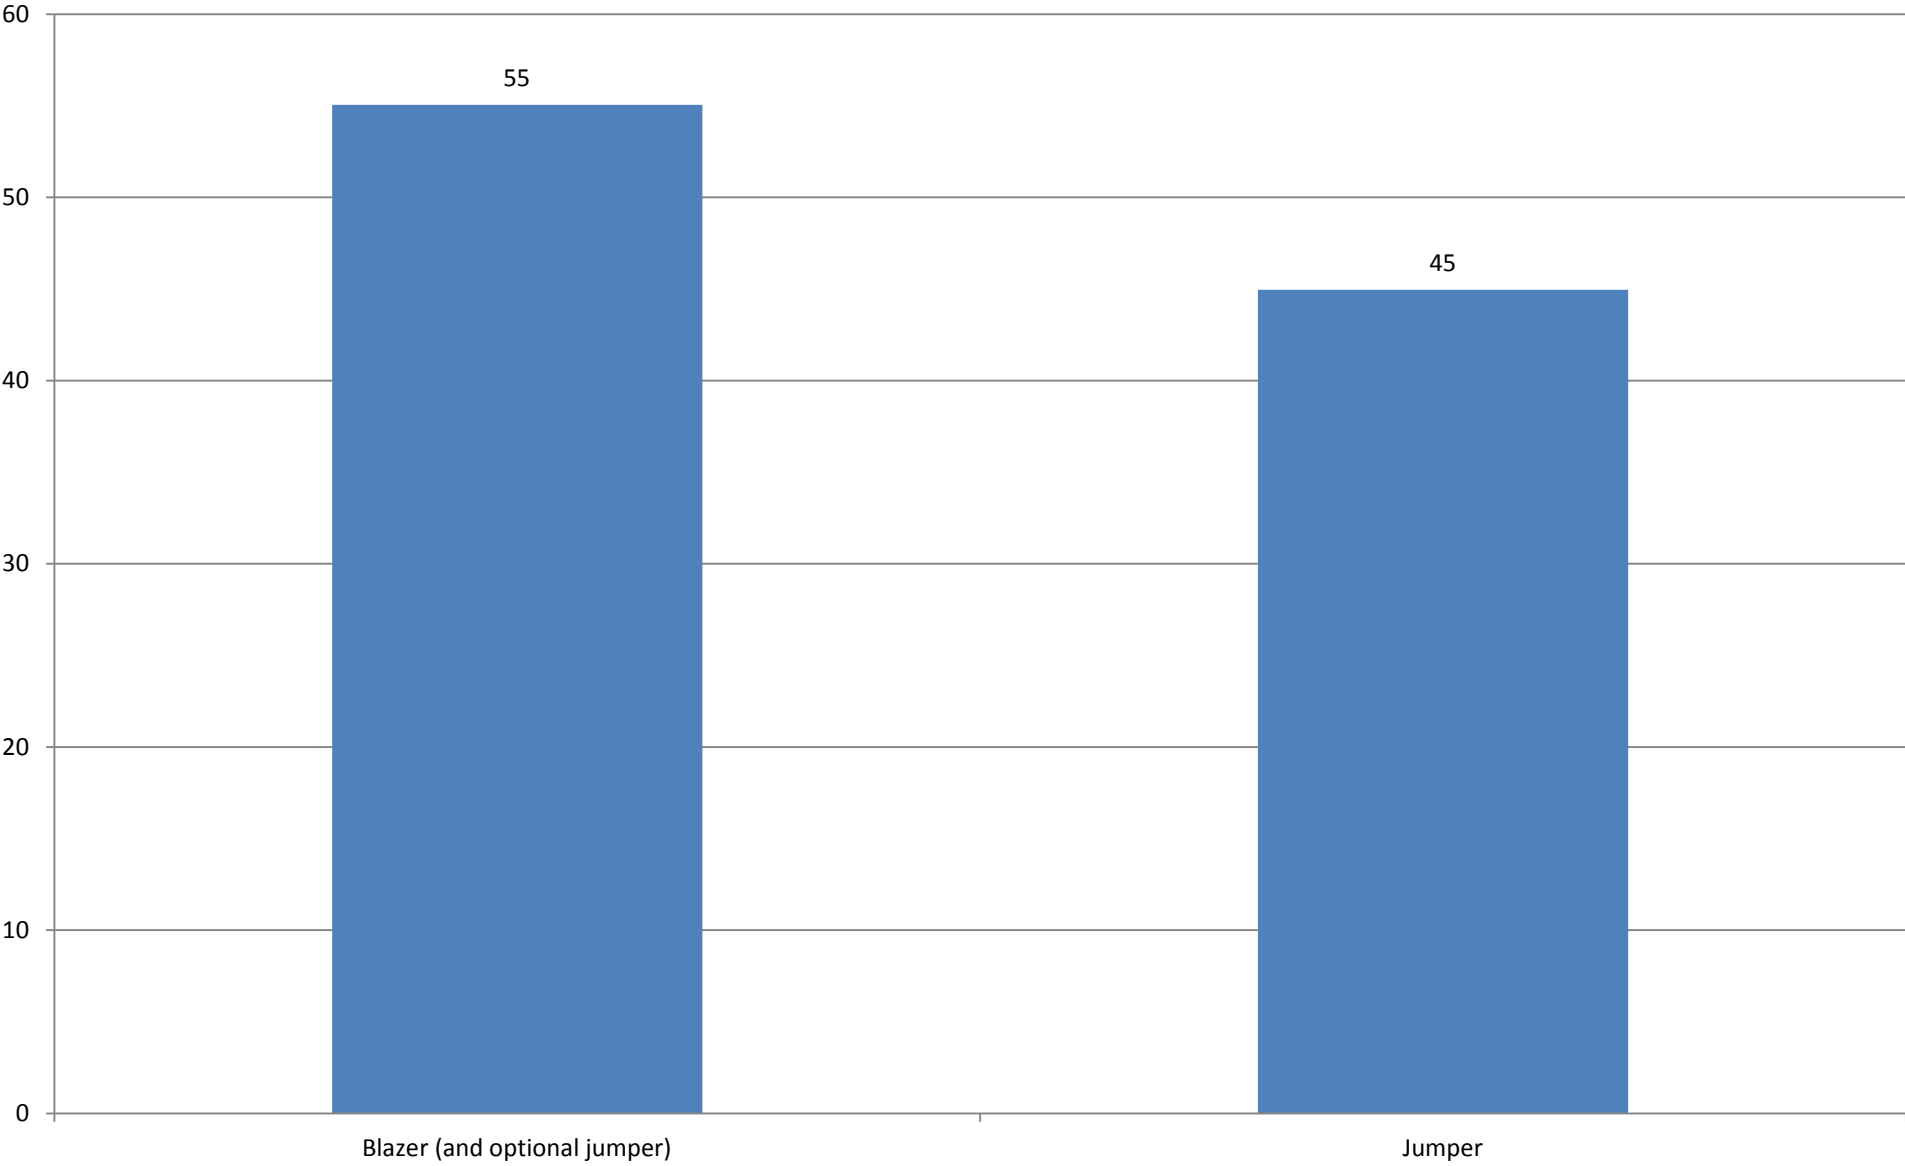

What is your preferred option?