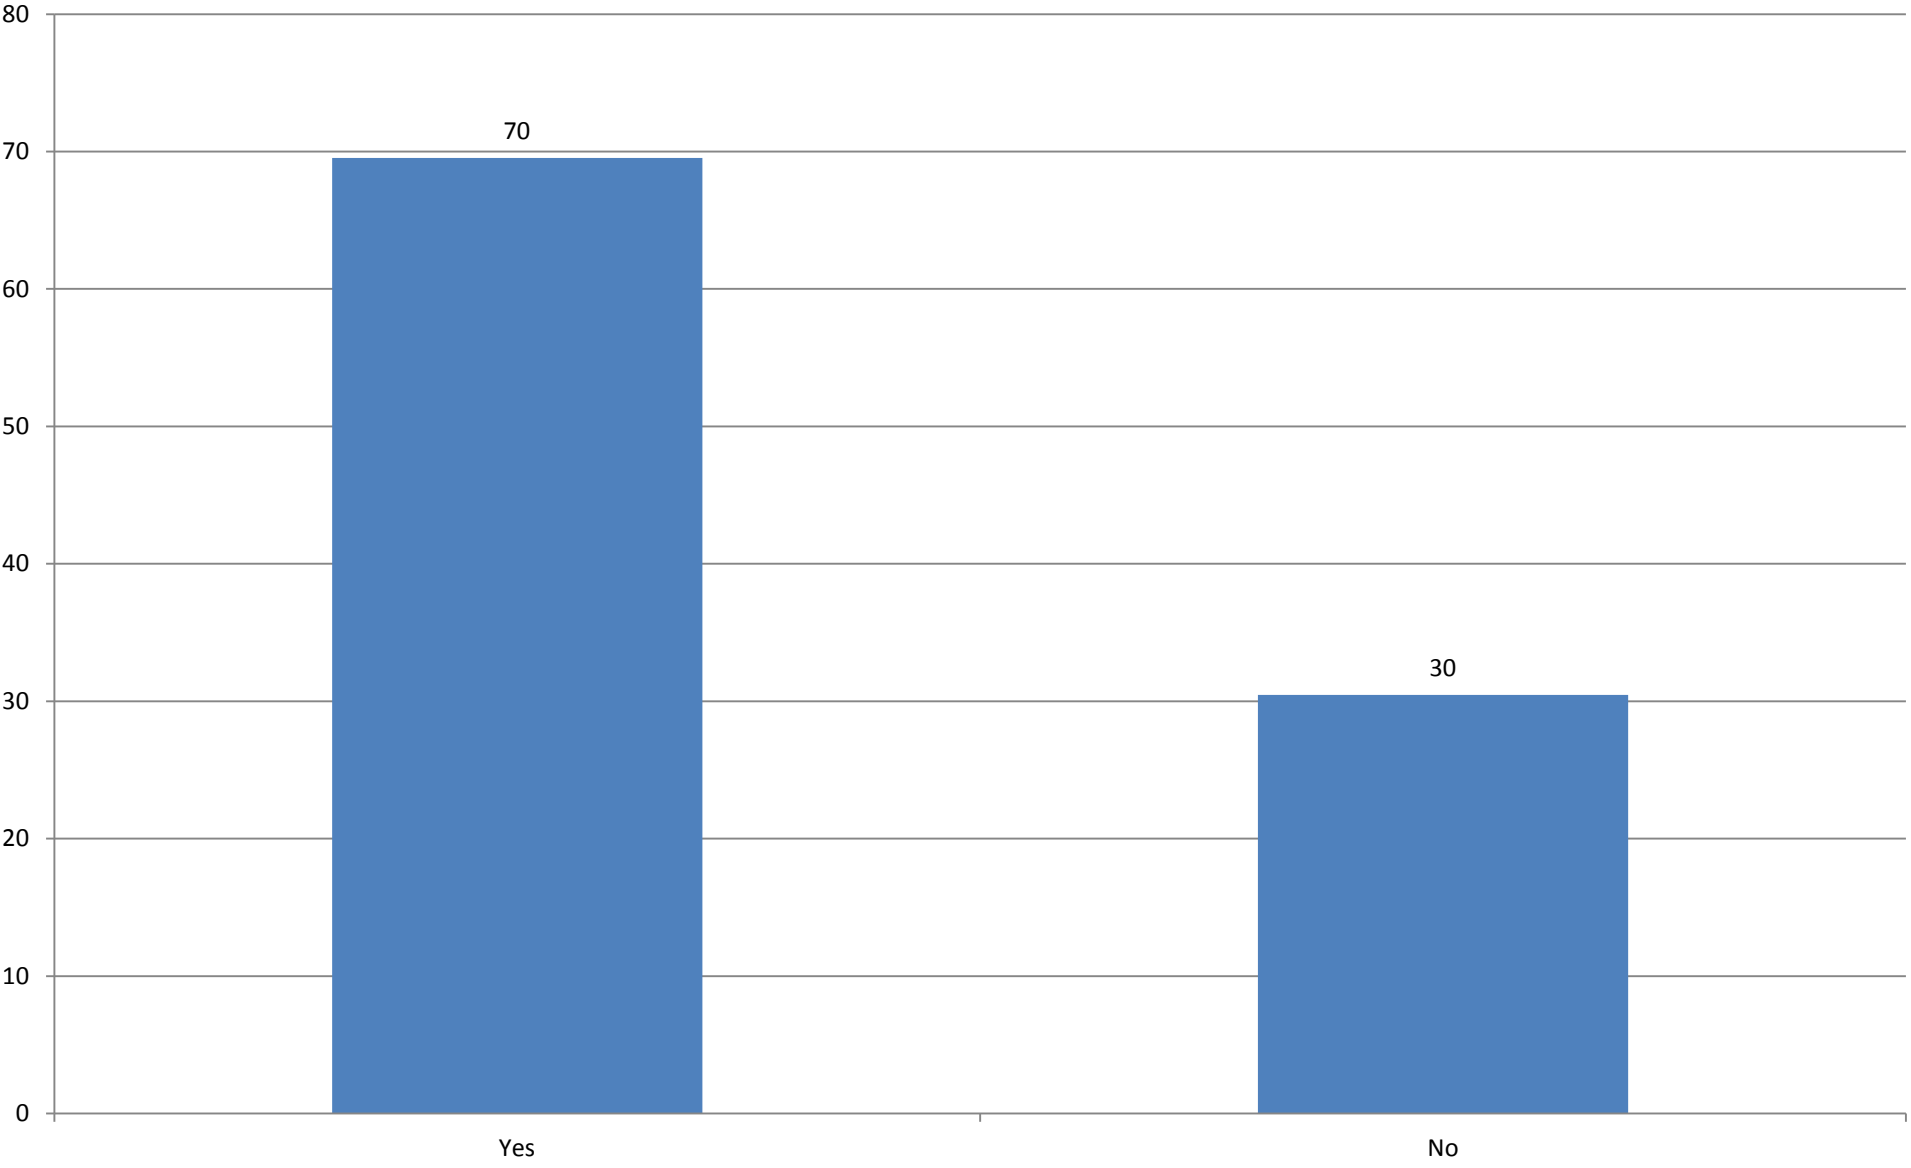

Do you think the badge / school logo should be on key items of uniform?