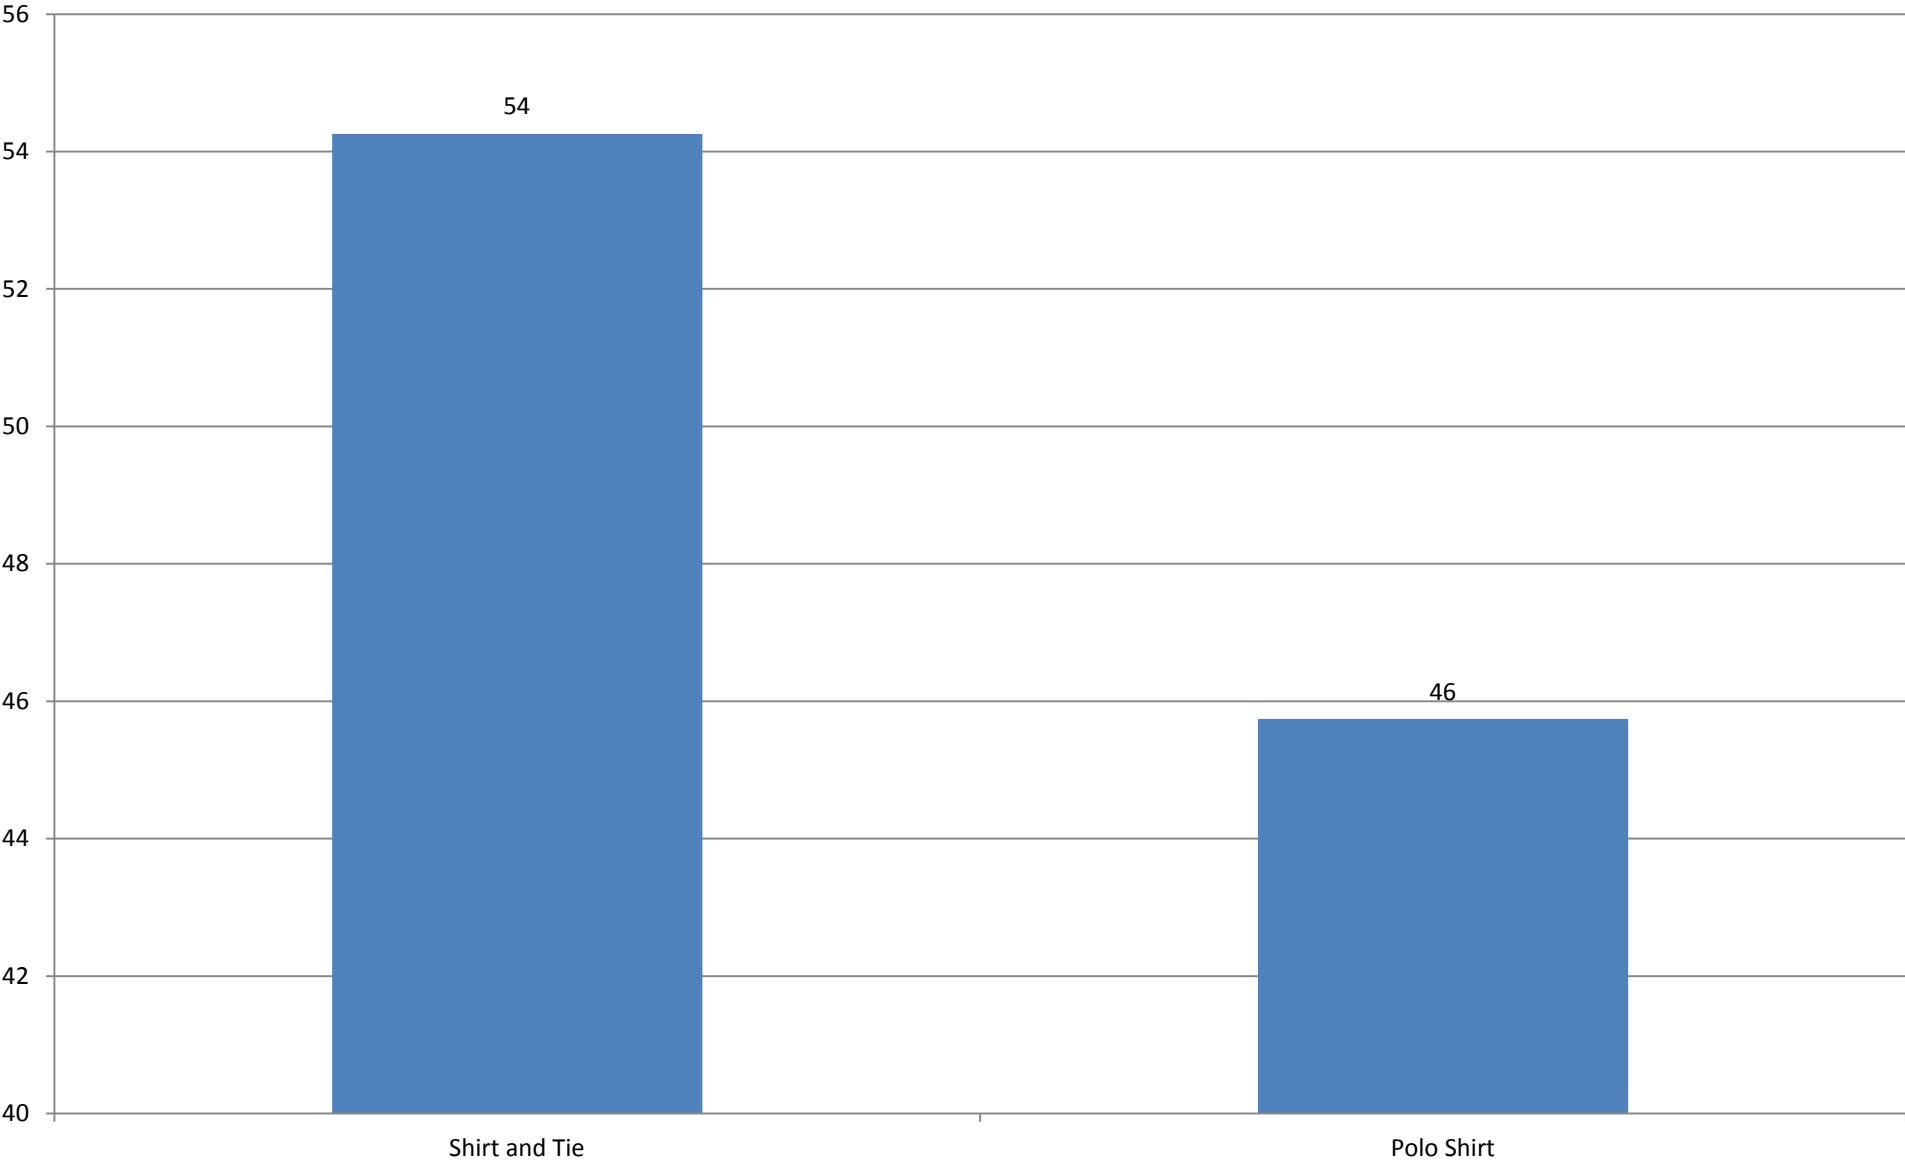

What is your preferred option?