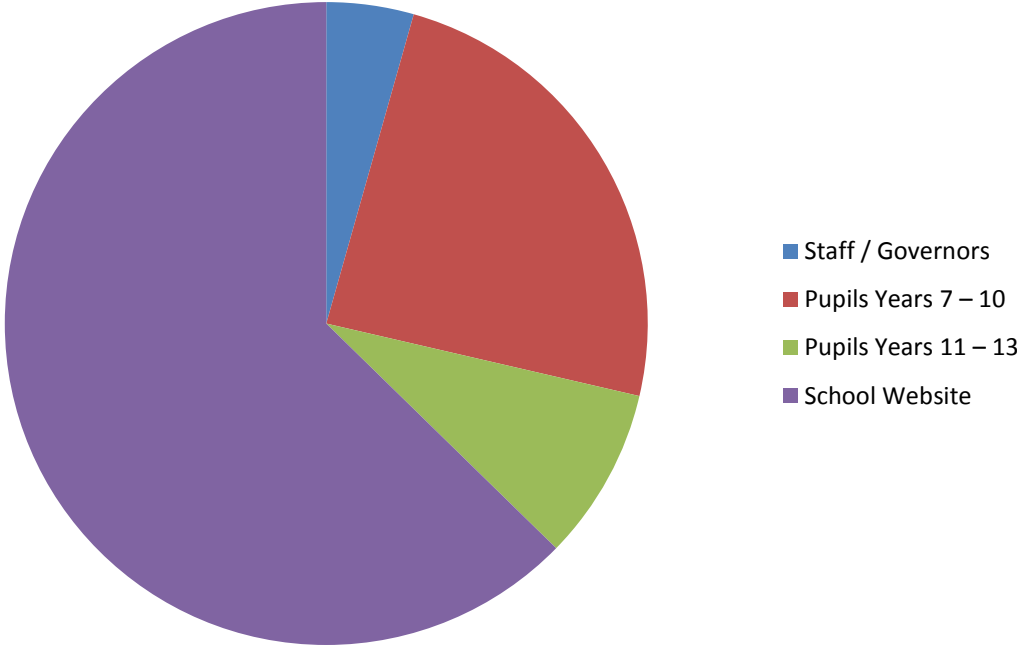

St Martin's School

Results of School Uniform Questionnaire

Number of Responses

Staff / Governors	50
Pupils Years 7 – 10	276
Pupils Years 11 – 13	99
School Website	714
<hr/>	
Total	1139

Overall Results

		Percentage
Do you think the uniform at St Martin's School should be changed for September 2016?	Yes	57
	No	43
What is your preferred option?	Shirt and Tie	54
	Polo Shirt	46
What is your preferred option?	Blazer (and optional jumper)	55
	Jumper	45
Do you think the badge / school logo should be on key items of uniform?	Yes	70
	No	30
Shoes	Any Colour	39
	Black	59
	Navy	2
Trousers	Black	91
	Grey	6
	Navy	4
Shirt	Blue	5
	Grey	13
	White	82
Polo top	Yes	51
	No	49
Tie	Yes	53
	No	47
Jumper	With school badge	76
	Without school badge	24
Jumper	Black	83
	Grey	12
	Navy	4
Skirts	No	5
	Optional	38
	Yes - Black	38
	Yes - Grey	19
Tights	No	6
	Yes - Black	88
	Yes - Grey	2
	Yes - Red	3
Blazer Colour	Black	81
	Red	18
	Blue	1
Cardigans	Black	61
	Blue	1
	Grey	9
	No cardigan	29
Coats	Black	24
	Choice of Black or Dark/Navy	
	Blue	71
	Dark / Navy Blue	2
	Grey	2