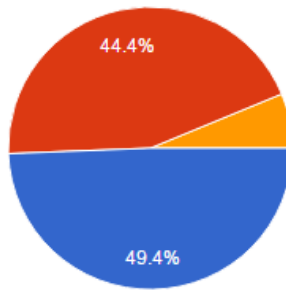

N/A

N/A

N/A

How do you prefer to set homework?

- Online
- Paper based / journal

Do you think we should continue to use ShowMyHomework next academic year, using it to its full potential? (Feedback, grading etc)